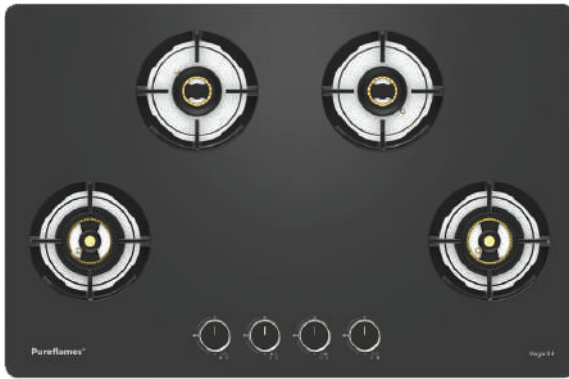

VEGA 84

1. 80 cm
   - 8mm Toughened Glass with Curved Edge
   - 4 Direct Flame Burners
   - Premium Metal Knob
   - Auto ignition.
   - Cast iron pan support with flame Guard
   - Concealed SS Dip Tray.
   - High Thermal Efficiency Burners
   - HOB W*D: 800*525*145 MM
   - Cutting Size: 68.5*47.5 CM
2. ---