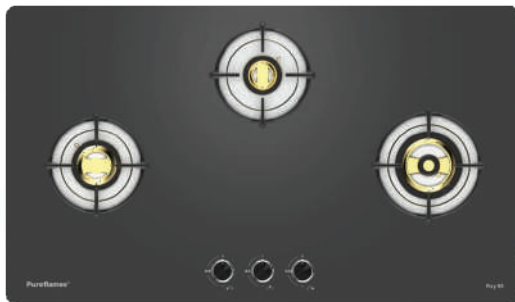

RAY 90

1. 90 cm
   - 8mm Toughened Glass with Curved Edge
   - Full Brass Burners
   - Premium Metal Knob
   - Auto ignition.
   - Cast iron pan support with flame Guard
   - Concealed SS Dip Tray.
   - High Thermal Efficiency Burners
   - HOB W*D: 900*525*130 MM
   - Cutting Size: 82.5*47.5 CM
2. ---