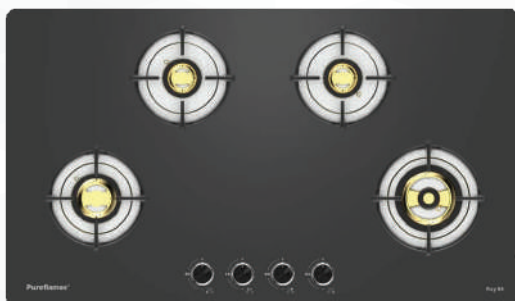

RAY 94

1. 90 cm
   - 8mm Toughened Glass with Curved Edge
   - 4 Full Brass Burners
   - Premium Metal Knob
   - Auto ignition.
   - Cast iron pan support with flame Guard
   - Concealed SS Dip Tray.
   - High Thermal Efficiency Burners
   - HOB W*D: 900*525*130 MM
   - Cutting Size: 82.5*47.5 CM
2. ---